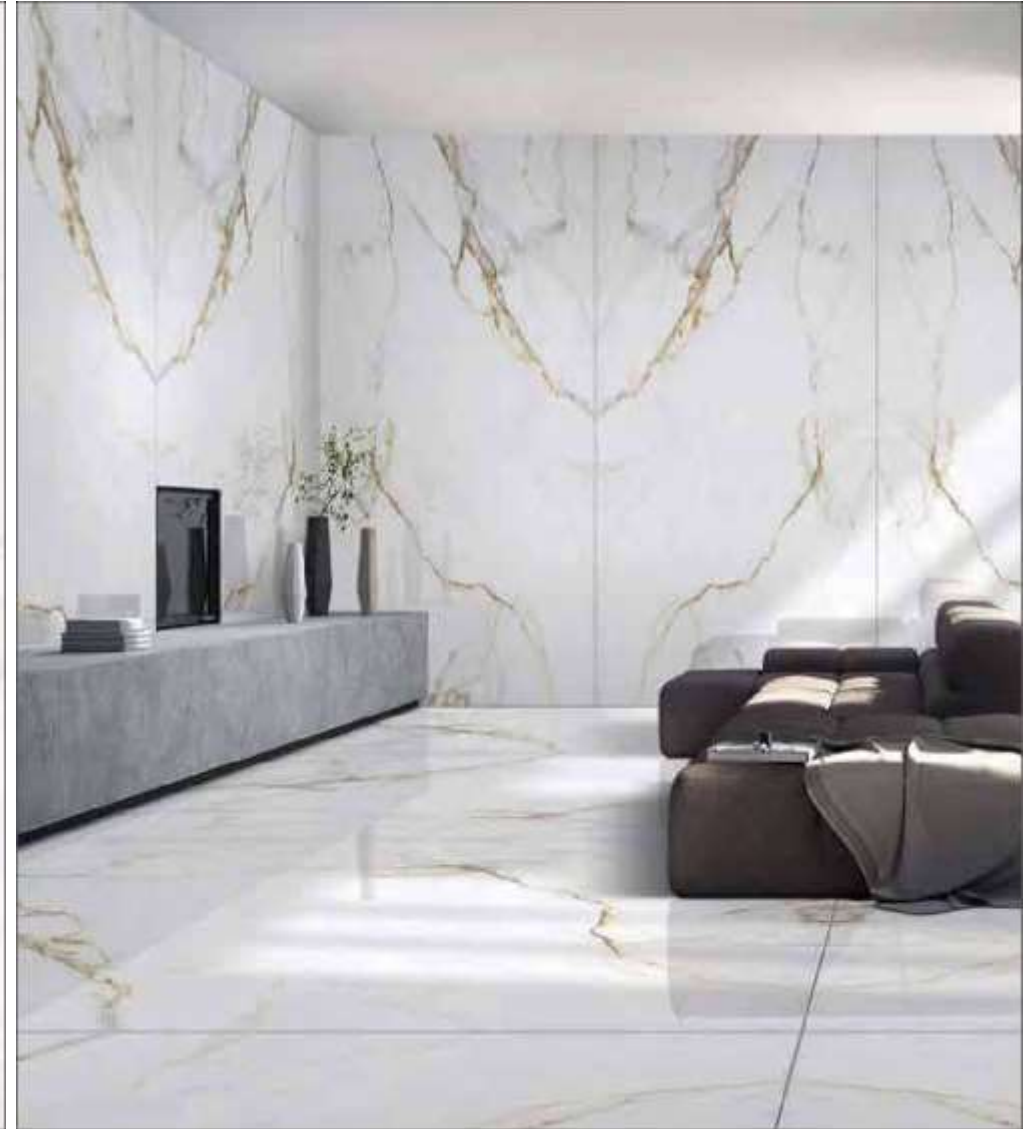

APPOLO WHITE
BOOKMATCH (FACE A)

APPOLO WHITE
BOOKMATCH (FACE B)

APPLICATIONS

TYPE

LARGE FORMAT TILE

TEXTURE

MATT & GLOSSY

SURFACE

FLAT

SIZE

120 X 240 CM

TILE EDGES

RECTIFIED

THICKNESS

1 CM

SPECIFICATIONS

- HEAT RESISTANT
- WATER RESISTANT
- EASY TO CLEAN
- TAILORED RESISTANT